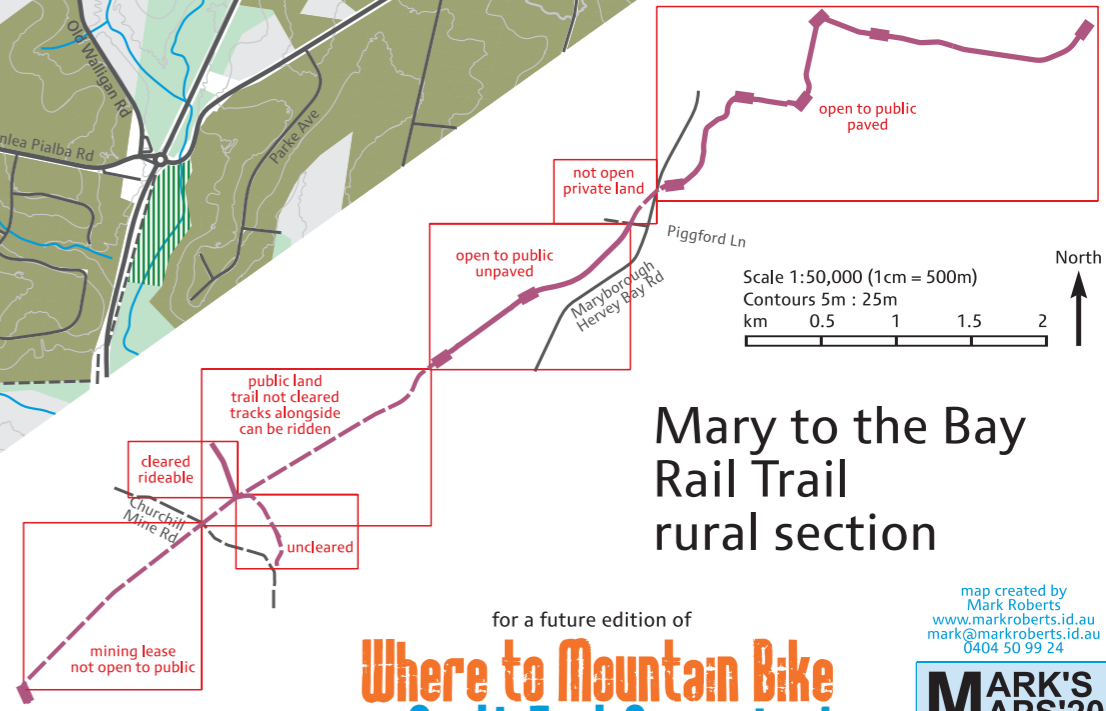

for a future edition of
Where to Mountain Bike
in South East Queensland
FIFTH EDITION fully revised and expanded
www.organisedgrime.com.au
 DRAFT MAP SUBJECT TO GROUNDTRUTHING AND APPROVAL
 2020/11/24

map created by
 Mark Roberts
www.markroberts.id.au
mark@markroberts.id.au
 0404 50 99 24
MARK'S
MAPS'20

Mary to the Bay Rail Trail rural section

Scale 1:50,000 (1cm = 500m)
 Contours 5m : 25m
 km 0.5 1 1.5 2

Mary to the Bay Rail Trail rural section

Scale 1:50,000 (1cm = 500m)
 Contours 5m : 25m
 km 0.5 1 1.5 2

for a future edition of
Where to Mountain Bike
in South East Queensland
FIFTH EDITION fully revised and expanded
www.organisedgrime.com.au
 DRAFT MAP SUBJECT TO GROUNDTRUTHING AND APPROVAL
 2020/11/24

map created by
 Mark Roberts
www.markroberts.id.au
mark@markroberts.id.au
 0404 50 99 24
MARK'S
MAPS'20