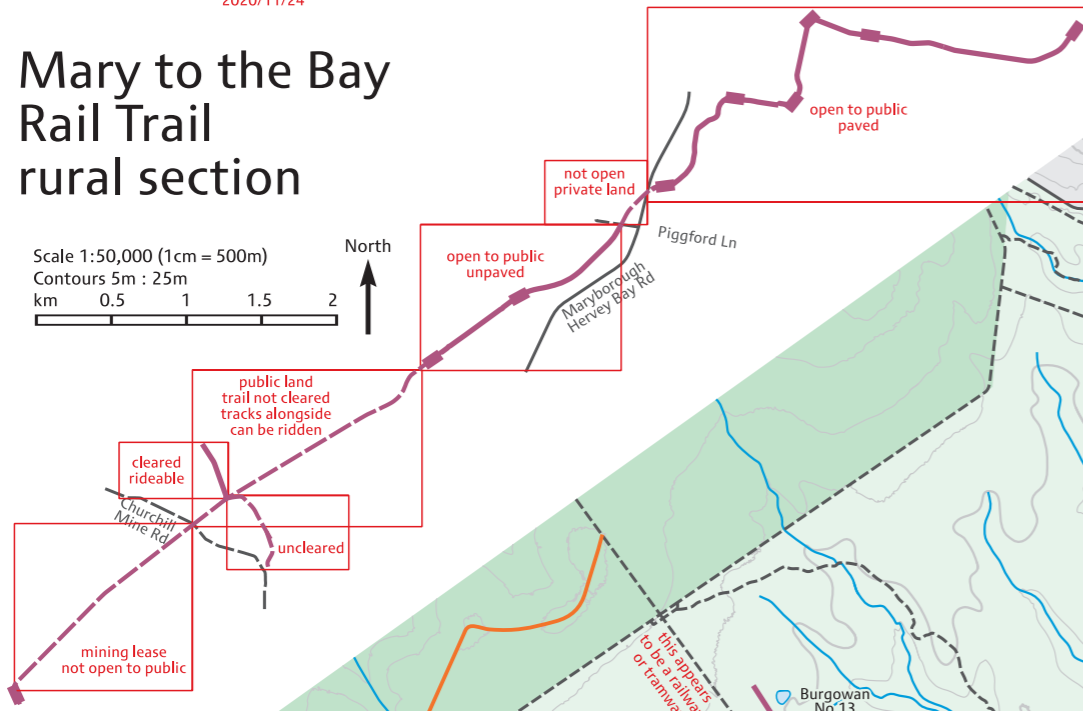

for a future edition of
Where to Mountain Bike
in South East Queensland
FIFTH EDITION fully revised and expanded
www.organisedgrime.com.au
 DRAFT MAP SUBJECT TO GROUNDTRUTHING AND APPROVAL
 2020/11/24

map created by
 Mark Roberts
www.markroberts.id.au
mark@markroberts.id.au
 0404 50 99 24
MARK'S
MAPS'20

Mary to the Bay Rail Trail rural section

Scale 1:50,000 (1cm = 500m)
 Contours 5m : 25m
 km 0.5 1 1.5 2

Mary to the Bay Rail Trail rural section

Scale 1:50,000 (1cm = 500m)
 Contours 5m : 25m
 km 0.5 1 1.5 2

for a future edition of
Where to Mountain Bike
in South East Queensland
FIFTH EDITION fully revised and expanded
www.organisedgrime.com.au
 DRAFT MAP SUBJECT TO GROUNDTRUTHING AND APPROVAL
 2020/11/24