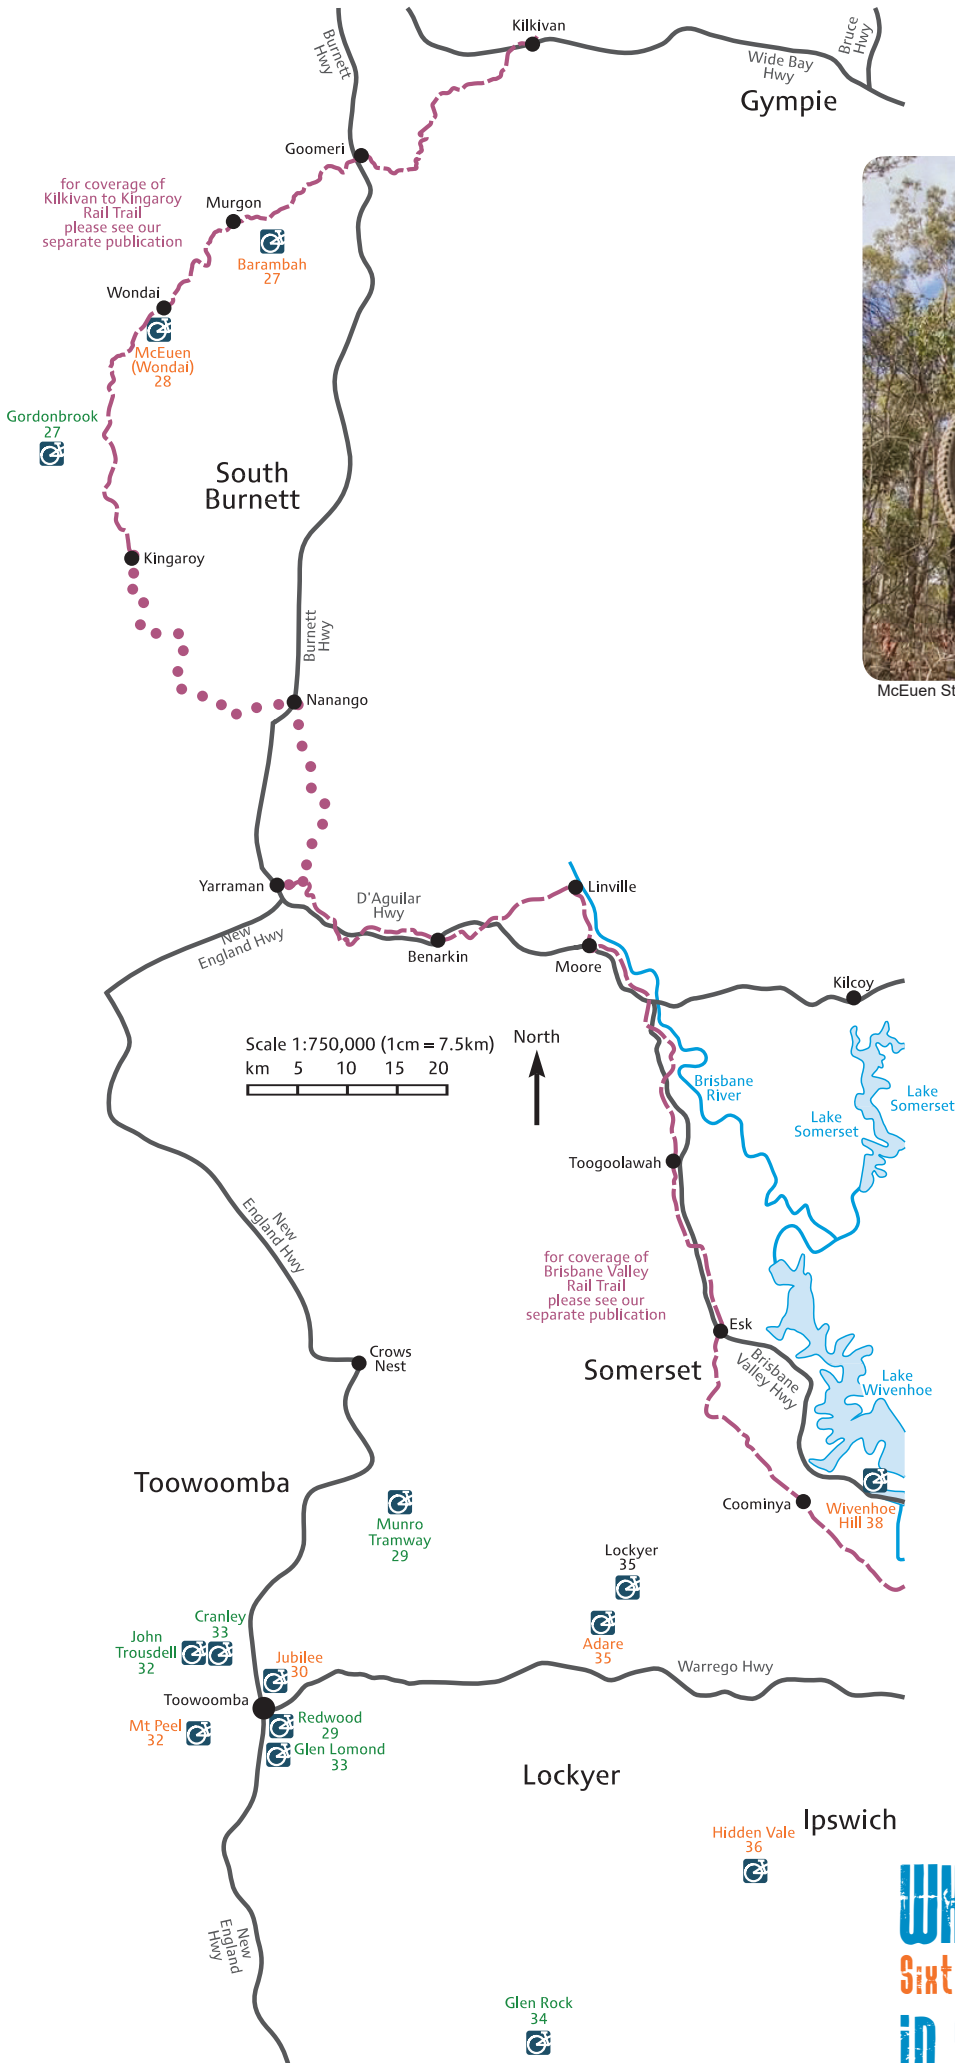

Western Region

McEuen State Forest at Wondai photo by Dylan Provan Visuals

South East Queensland MTB racing © Daimon Wright

Jubilee Park © Element Photo and Video Productions

WHERE TO MOUNTAIN BIKE
 Sixth Edition fully revised and expanded
IN SOUTH EAST QUEENSLAND