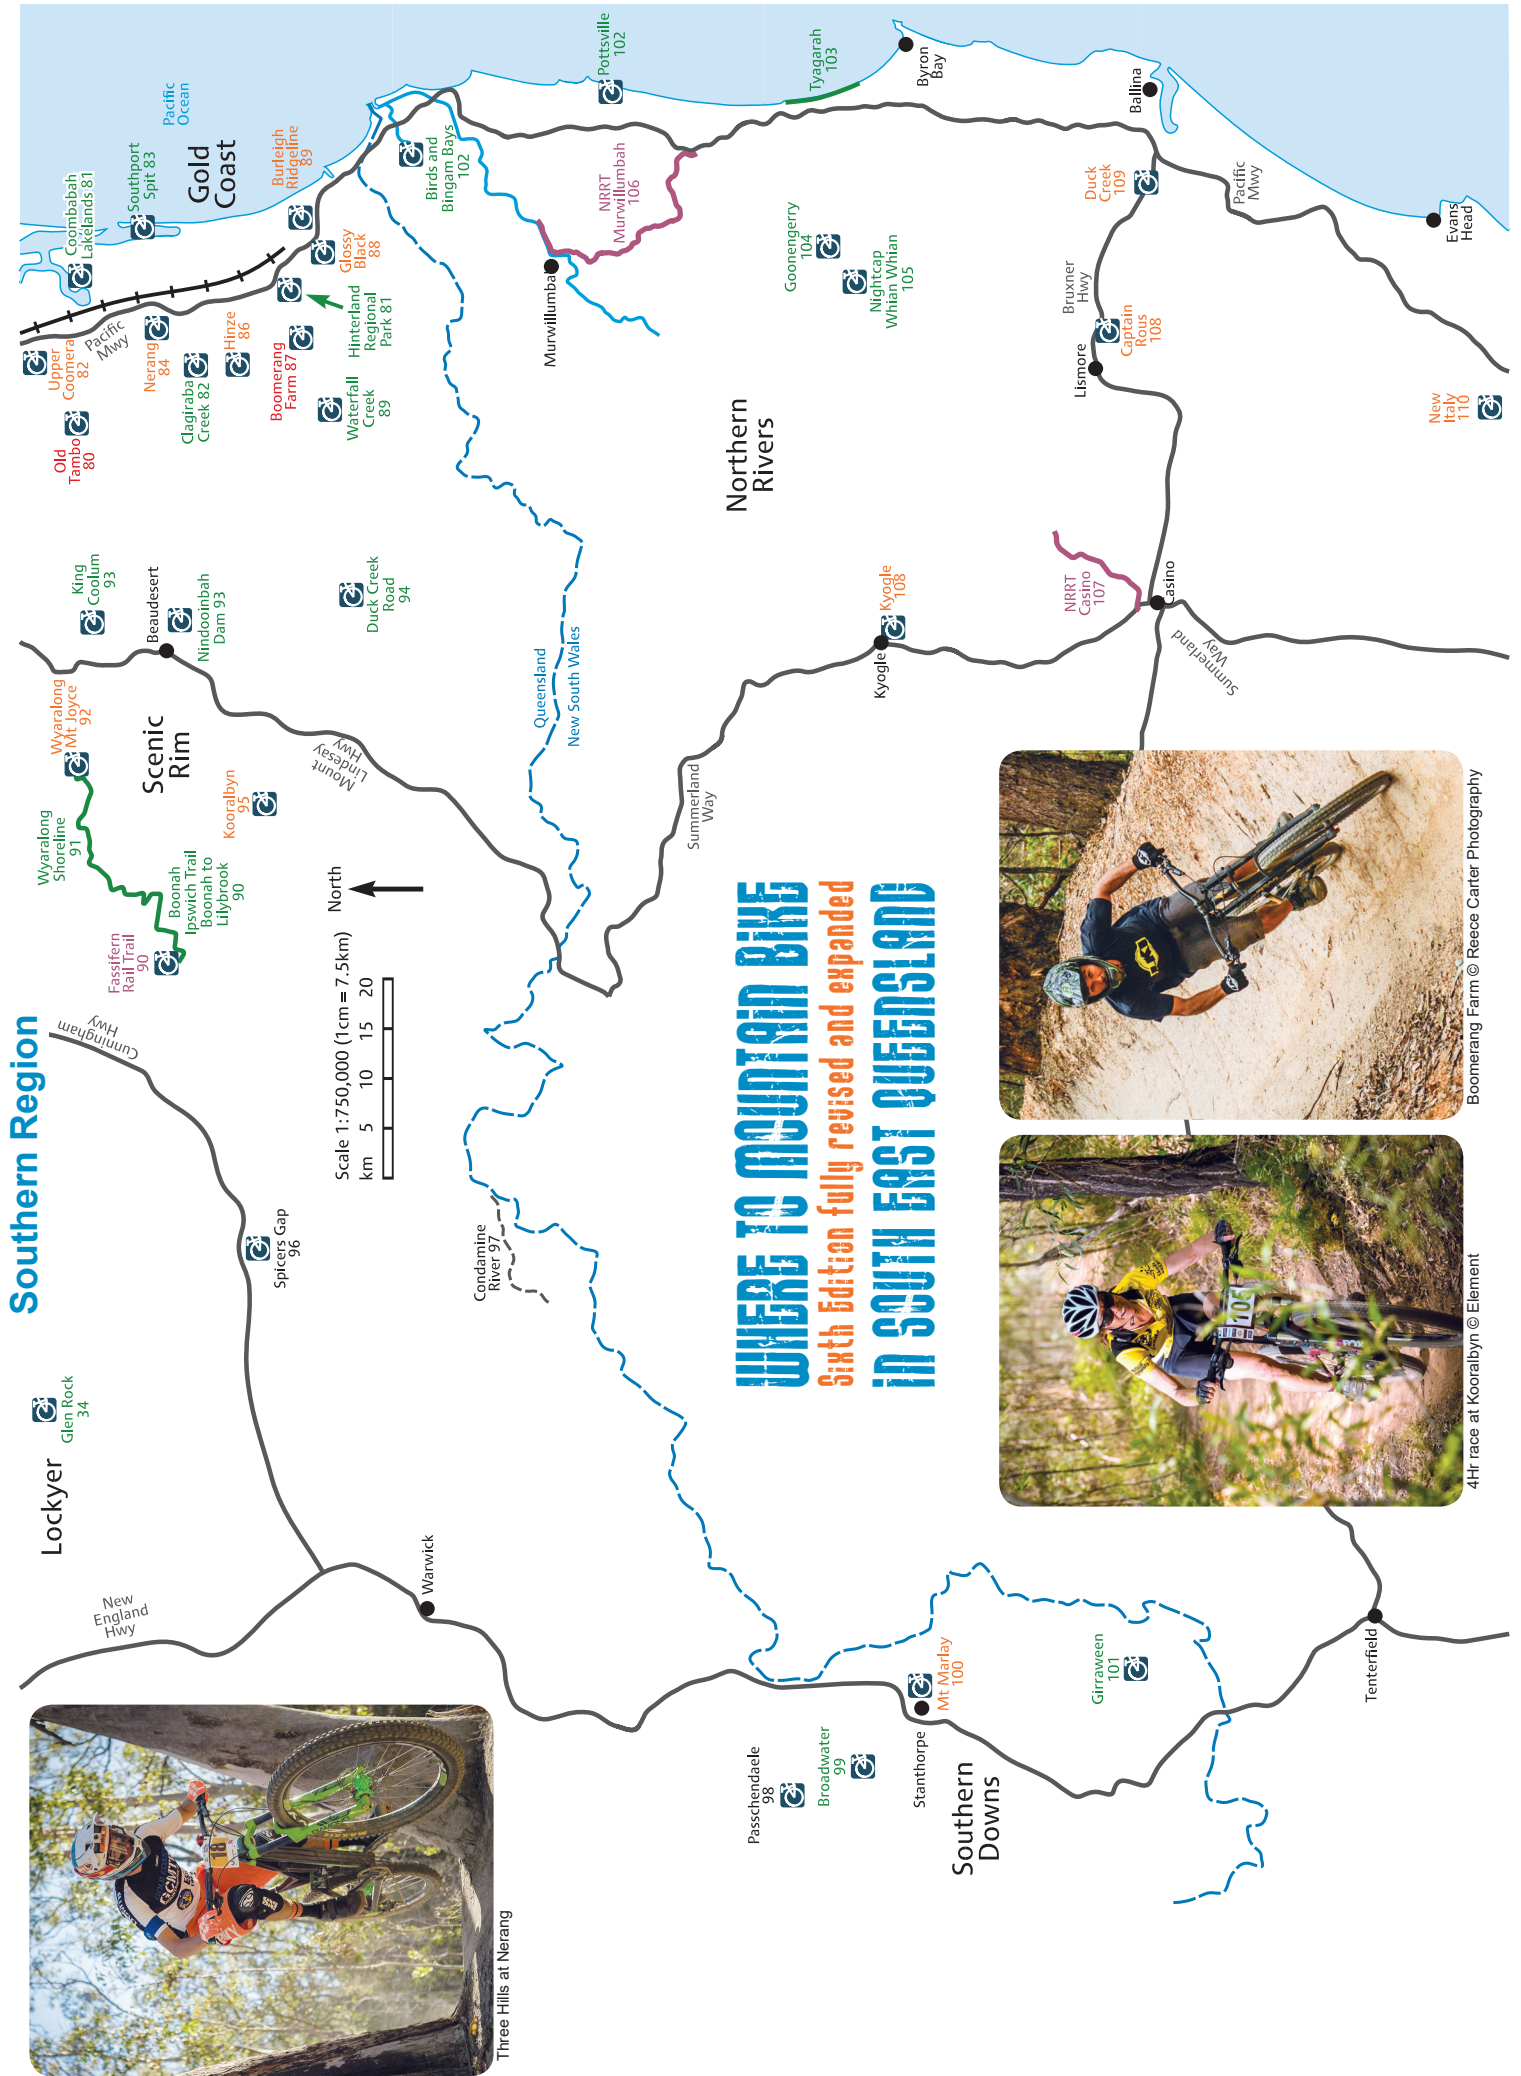

# Southern Region

## WHERE TO MOUNTAIN BIKE Sixth Edition fully revised and expanded IN SOUTH EAST QUEENSLAND

Three Hills at Nerang

4Hr race at Kooralbyn © Element

Boomerang Farm © Reese Carter Photography